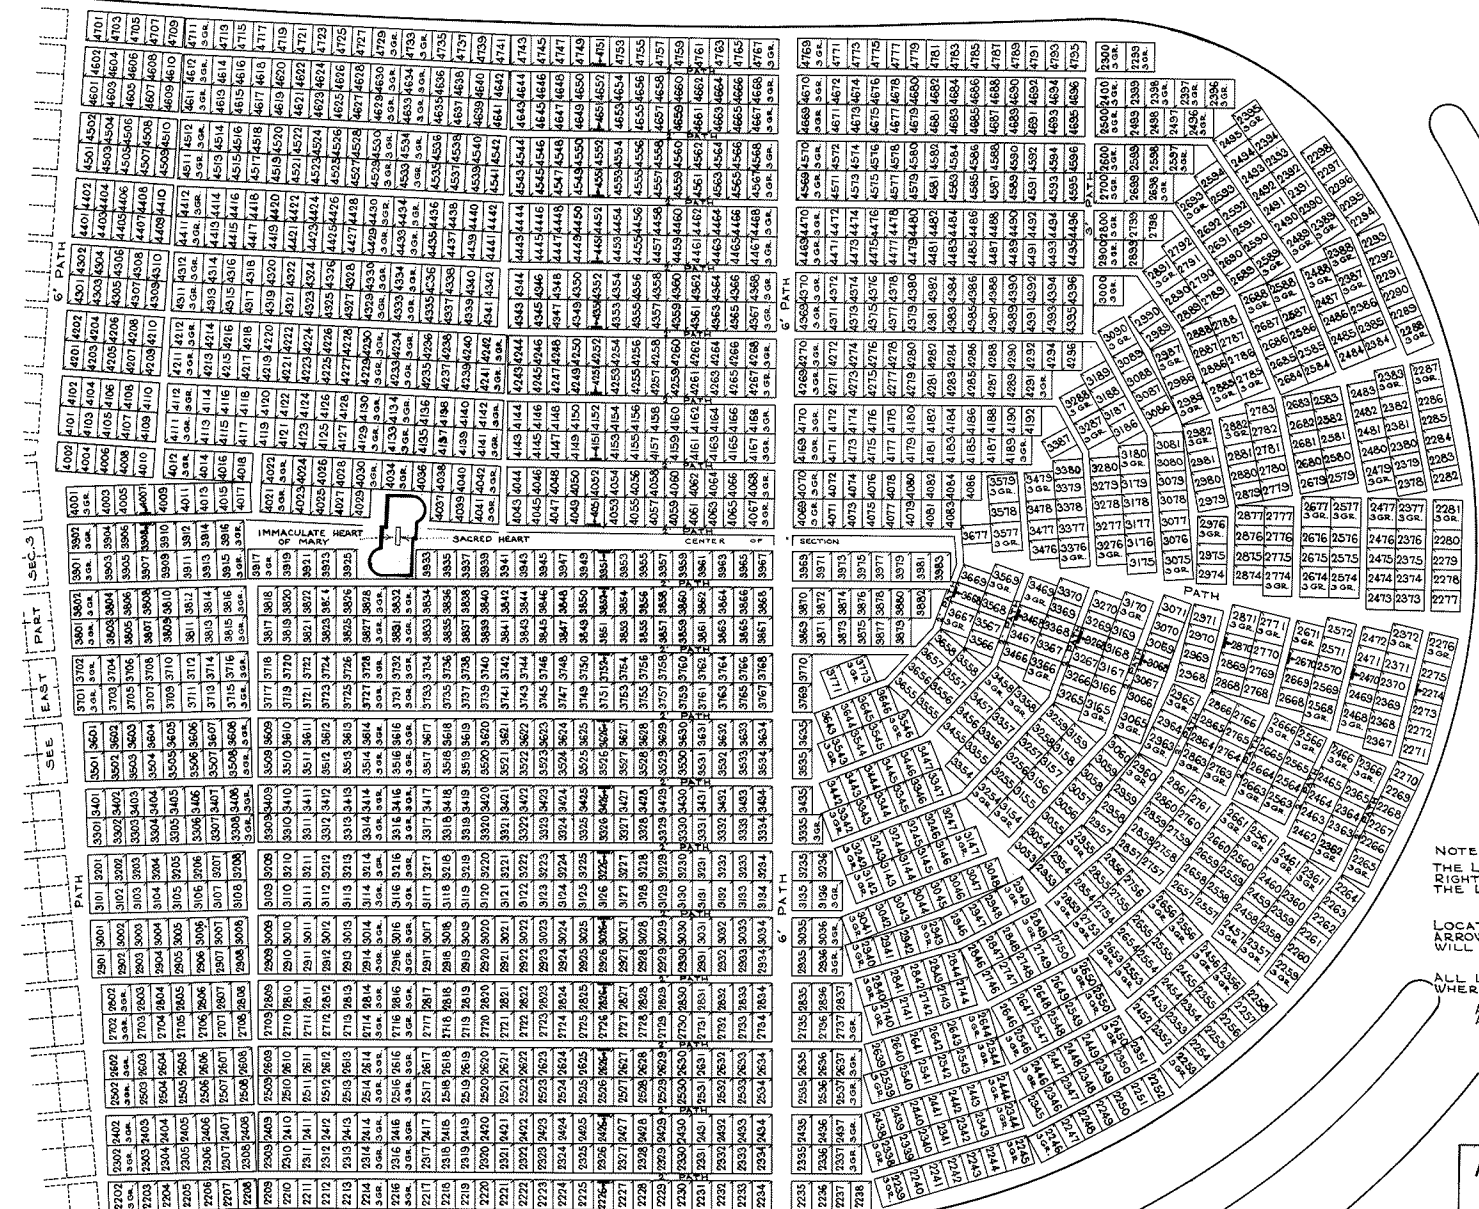

NOTE:
 THE LOT NUMBER IS FOUND IN THE UPPER
 RIGHT HAND CORNER OF LOTS AS YOU
 FACE THE LOTS AND IS INDICATED THUS

LOCATION OF GRAVE MARKERS SHOWN THUS ↑
 ARROW INDICATES DIRECTION GRAVE
 MARKERS WILL FACE.

ALL LOTS ARE 2 GRAVE LOTS EXCEPT
 WHERE OTHERWISE NOTED.

ALL 2 GRAVE LOTS ARE 6'x3'
 ALL 3 GRAVE LOTS ARE 9'x3'

1404 - 2 GRAVE LOTS
 222 - 3 GRAVE LOTS
 1853 - TOTAL LOTS

ALL SAINTS CEMETERY
 NORTHFIELD, OHIO
EAST PART
SECTION 3

SCALE 1"=20' G.C.A. NOV. 1961

NOTE:
 THE LOT NUMBER IS FOUND IN THE UPPER
 RIGHT HAND CORNER OF LOTS AS YOU FACE
 THE LOTS AND IS INDICATED THUS [Symbol]

LOCATION OF GRAVE MARKERS SHOWN THUS [Symbol]
 ARROW INDICATES DIRECTION GRAVE MARKERS
 WILL FACE.

ALL LOTS ARE 2 GRAVE LOTS EXCEPT
 WHERE OTHERWISE NOTED.

ALL 2 GRAVE LOTS ARE 6'x9'
 ALL 3 GRAVE LOTS ARE 9'x9'

1597 - 3 GRAVE LOTS
 1618 - 3 GRAVE LOTS
 TOTAL LOTS

ALL SAINTS CEMETERY
 NORTHFIELD, OHIO
WEST PART
SECTION 3